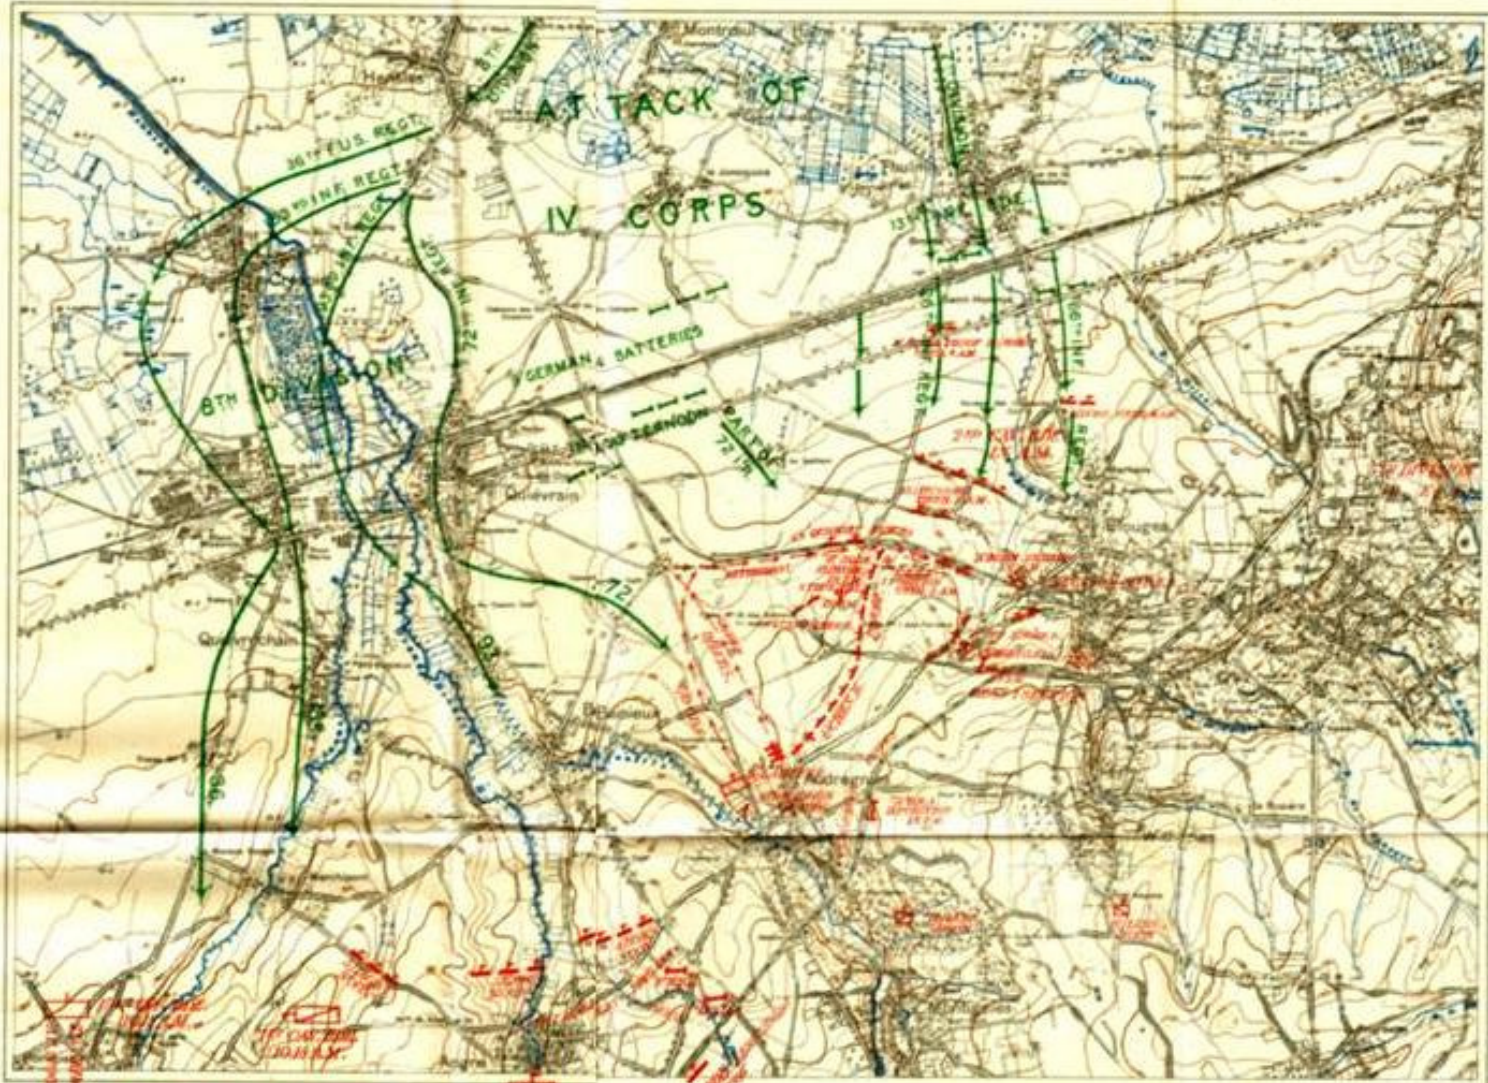

FLANK GUARD ACTION AT ELOUGES, 24 AUGUST, 1914.

MAP COMPILED BY
HISTORICAL SECTION, (MILITARY BRANCH)

Scale - 1:40,000

Meters 1000 0 1000 2000 3000 4000 5000 6000 7000 8000 9000 10000 Meters

Yards 1000 0 1000 2000 3000 4000 5000 6000 7000 8000 9000 10000 Yards

Contour interval 20 metres. N.E. corner 5 metres

4th Cav. Bde. A Battery, R.I.A. at Guesnoy (2 1/2 M.S. of Marchpont.)
2nd Cav. Bde. 10th Bn. R.I.A.
7th Cav. Bde. 10th Bn. R.I.A.